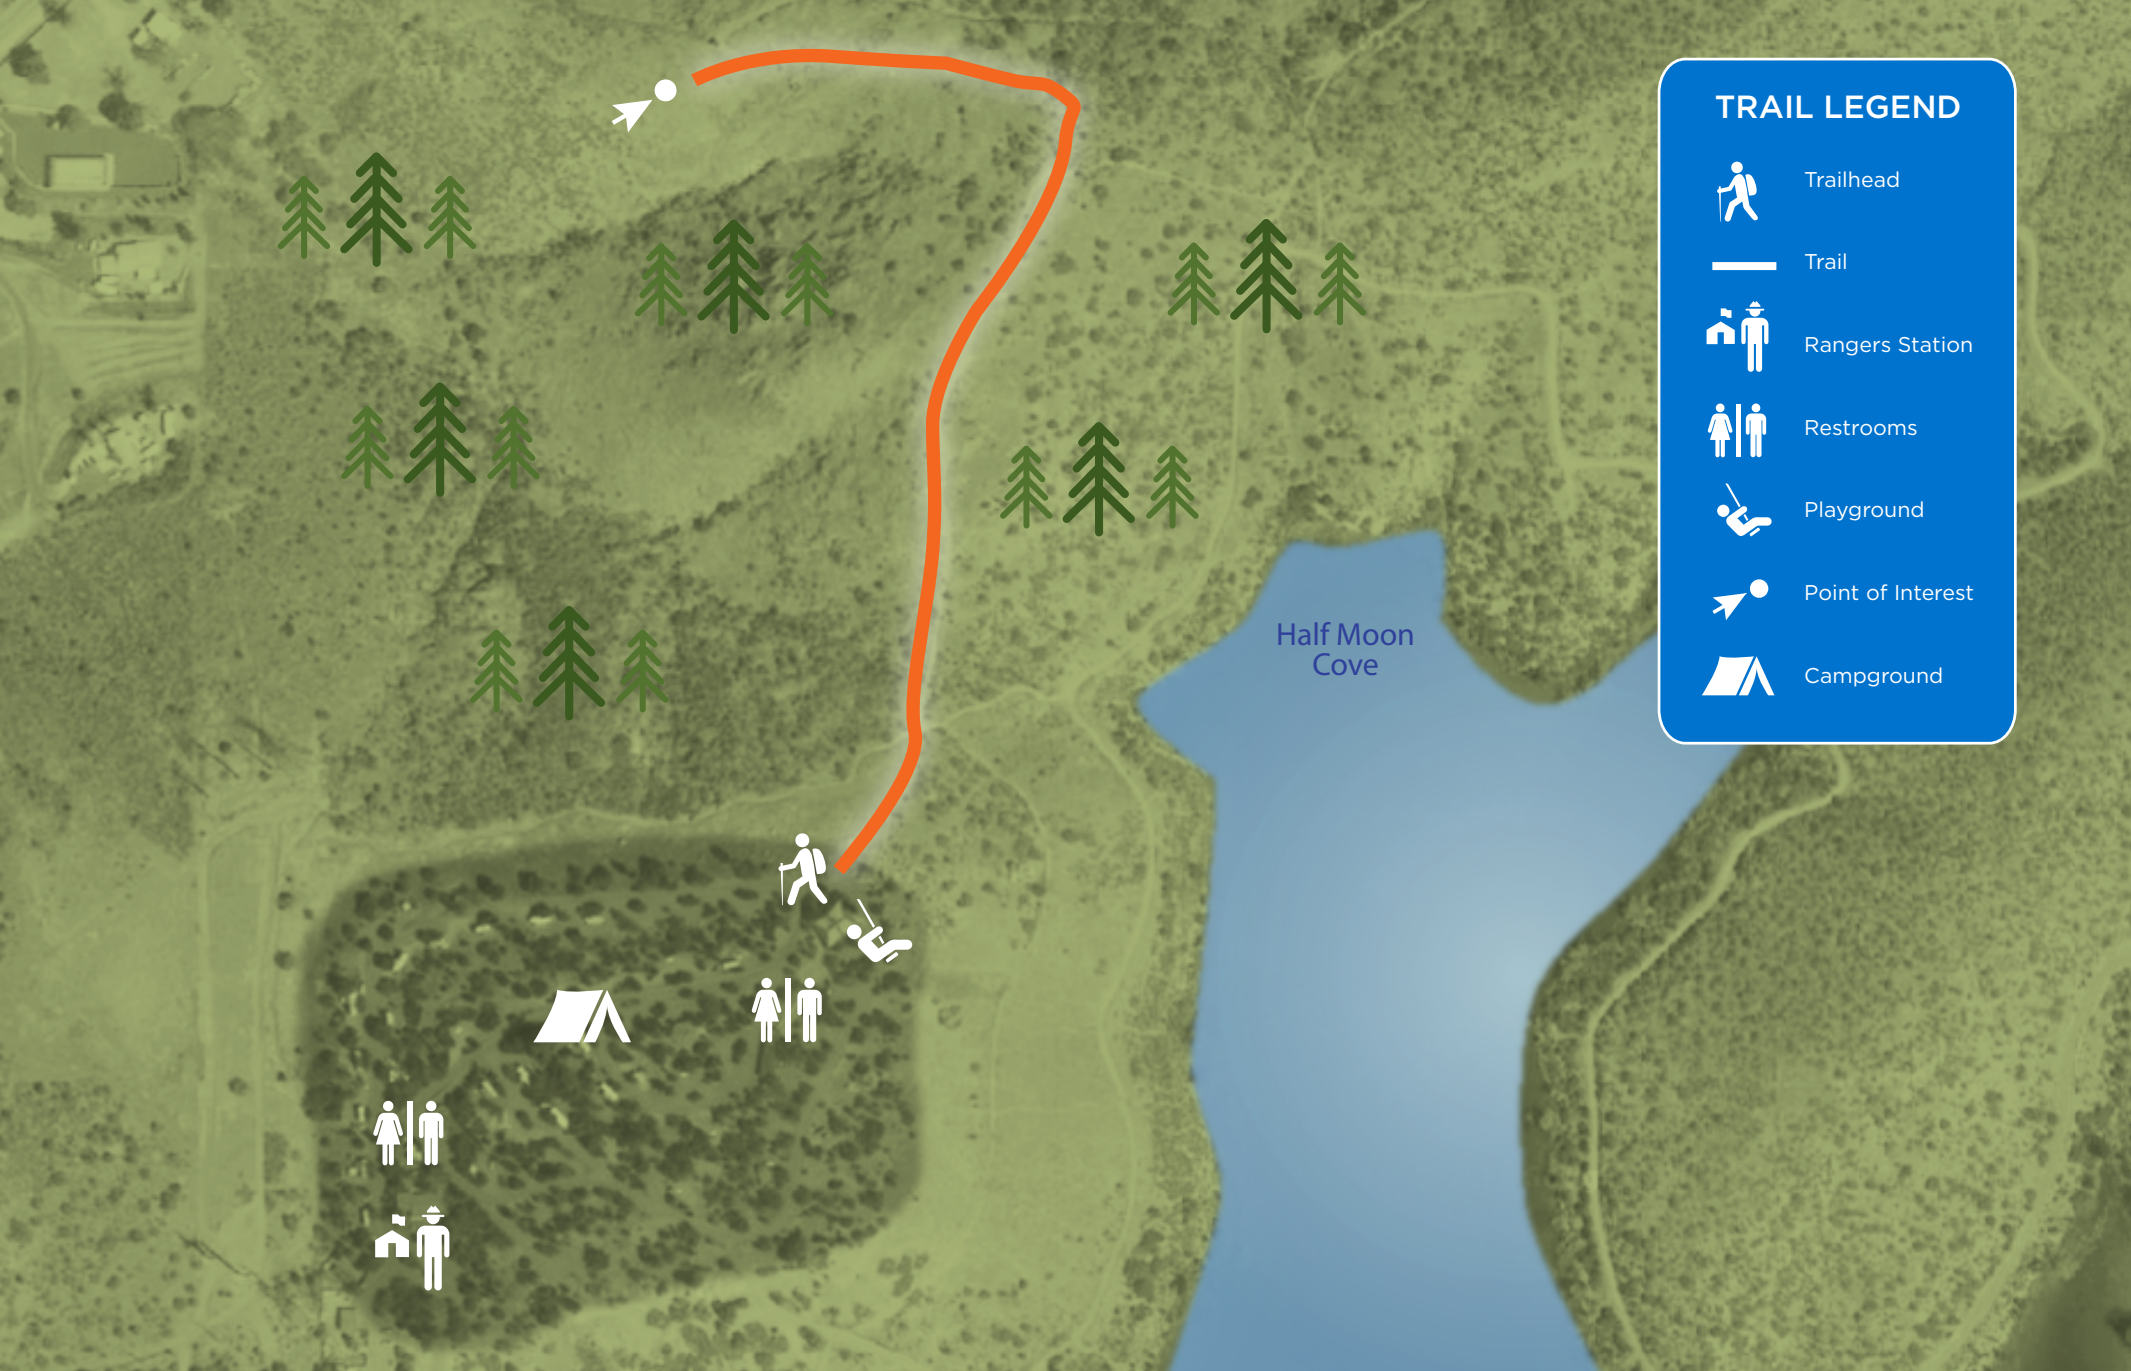

FLUME TRAIL

Distance: 0.68 miles
Difficulty: Easy/Moderate

LAKEJENNINGS.ORG // 9535 HARRITT RD., LAKESIDE, CA 92040

Campground Information: 619-390-1623 // Bait Shop: 619-443-2510 // Campground 24 hour Assistance Line: 619-873-5647

TRAIL LEGEND

-  Trailhead
-  Trail
-  Rangers Station
-  Restrooms
-  Playground
-  Point of Interest
-  Campground